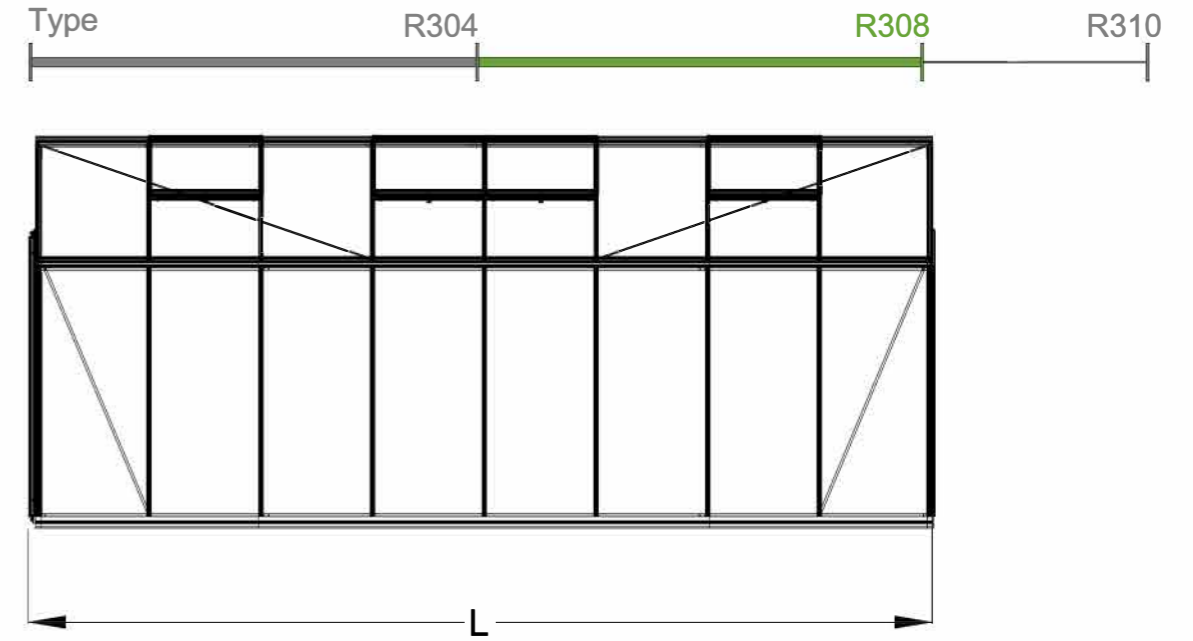

The photos and images may differ of reality and are not binding. All dimensions are approximate. Subject to errors and product changes. All reproduction, even partial, is prohibited.

Frontview

Backview

Right/leftview

Topview

Type	R303H	R304H	R305H	R306H	R307H	R308H	R309H **	R310H **
L*	2240	2980	3710	4450	5190	5930	6670	7410
# Vents Lucarnes/Dakramen	1	1	1	2	2	4	4	6

\* All dimensions are in mm.  
\*\* 4cm higher from the length of 6,67m.