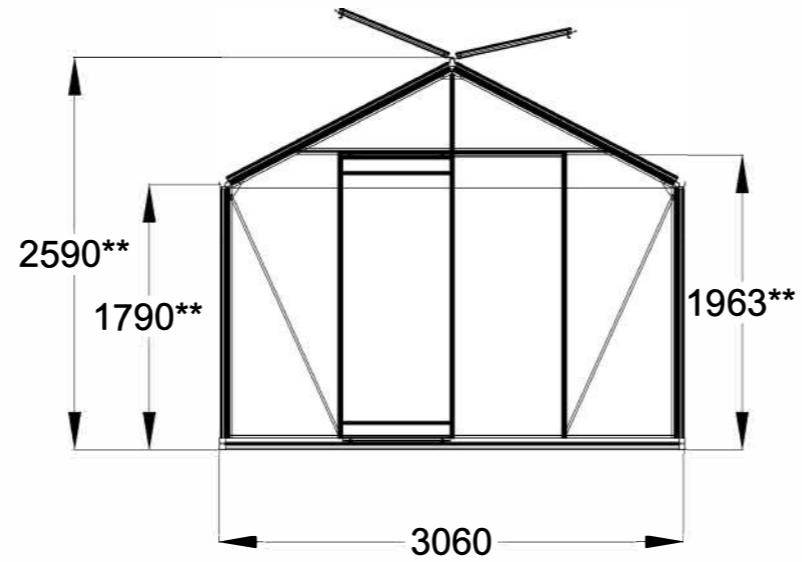

The photos and images may differ of reality and are not binding. All dimensions are approximate. Subject to errors and product changes. All reproduction, even partial, is prohibited.

Frontview

Backview

Right/leftview

Topview

Type	R303H	R304H	R305H	R306H	R307H	R308H	R309H **	R310H **
L*	2240	2980	3710	4450	5190	5930	6670	7410
# Vents Lucarnes/Dakramen	1	1	1	2	2	4	4	6

\* All dimensions are in mm.  
\*\* 4cm higher from the length of 6,67m.