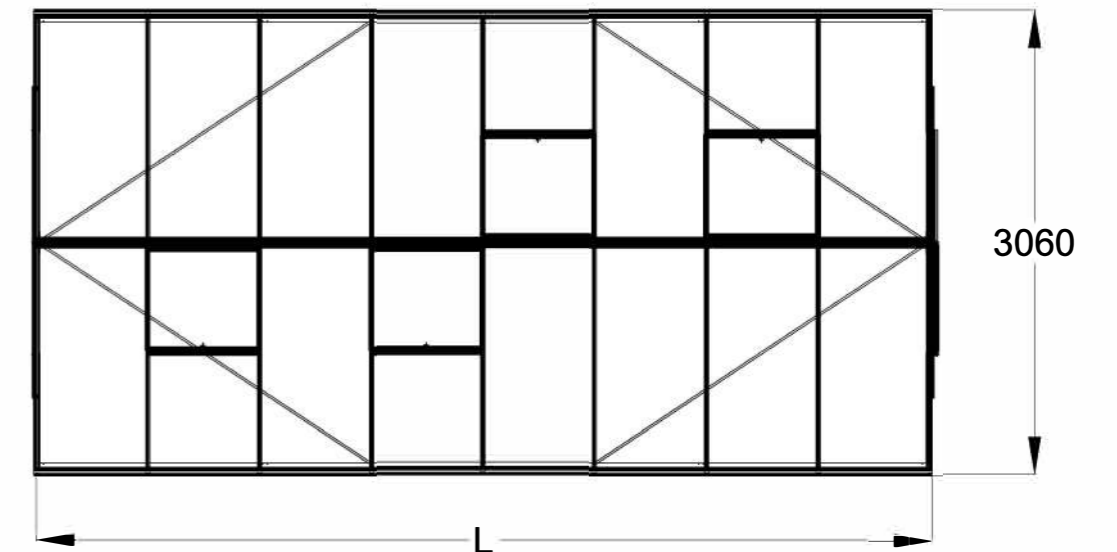

The photos and images may differ of reality and are not binding. All dimensions are approximate. Subject to errors and product changes. All reproduction, even partial, is prohibited.

Frontview

Backview

Right/leftview

Topview

Type	R303H	R304H	R305H	R306H	R307H	R308H	R309H **	R310H **
L*	2240	2980	3710	4450	5190	5930	6670	7410
# Vents Lucarnes/Dakramen	1	1	1	2	2	4	4	6

\* All dimensions are in mm.  
\*\* 4cm higher from the length of 6,67m.