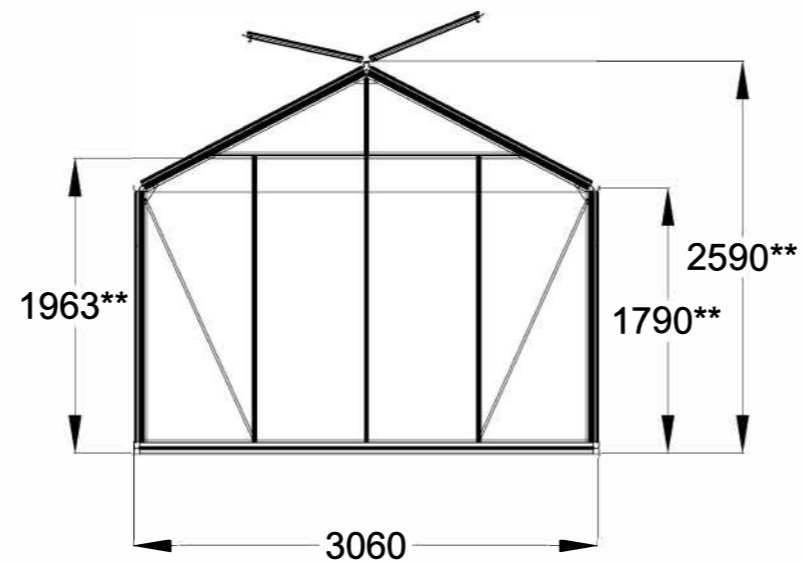

The photos and images may differ of reality and are not binding. All dimensions are approximate. Subject to errors and product changes. All reproduction, even partial, is prohibited.

Frontview

Backview

Right/leftview

Topview

Type	R303H	R304H	R305H	R306H	R307H	R308H	R309H **	R310H **
L*	2240	2980	3710	4450	5190	5930	6670	7410
# Vents Lucarnes/Dakramen	1	1	1	2	2	4	4	6

\* All dimensions are in mm.  
\*\* 4cm higher from the length of 6,67m.