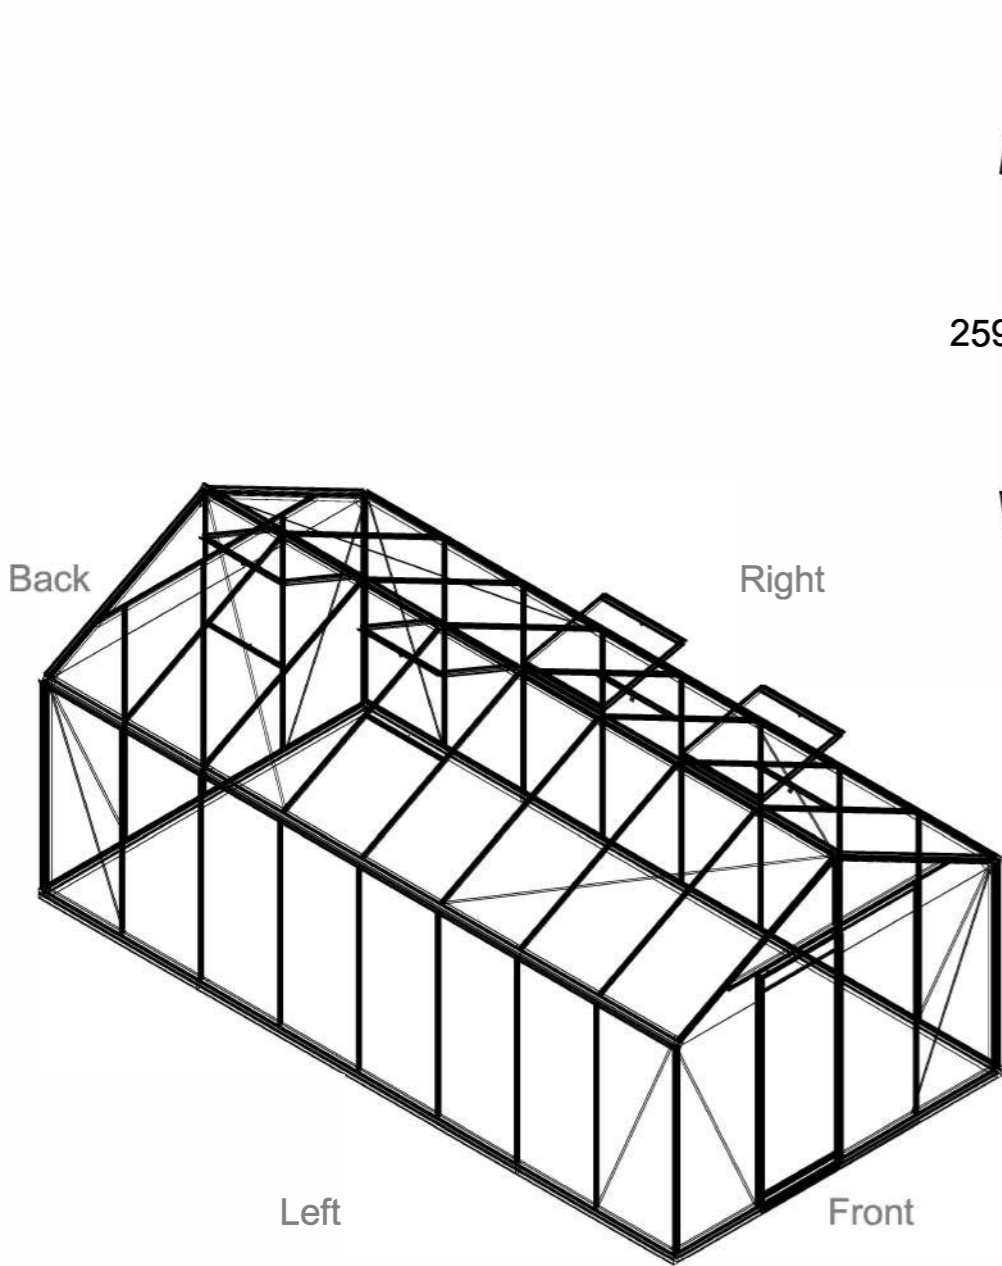

The photos and images may differ of reality and are not binding. All dimensions are approximate. Subject to errors and product changes. All reproduction, even partial, is prohibited.

Frontview

Backview

Right/leftview

Topview

Type	R303H	R304H	R305H	R306H	R307H	R308H	R309H **	R310H **
L*	2240	2980	3710	4450	5190	5930	6670	7410
# Vents Lucarnes/Dakramen	1	1	1	2	2	4	4	6

\* All dimensions are in mm.  
\*\* 4cm higher from the length of 6,67m.