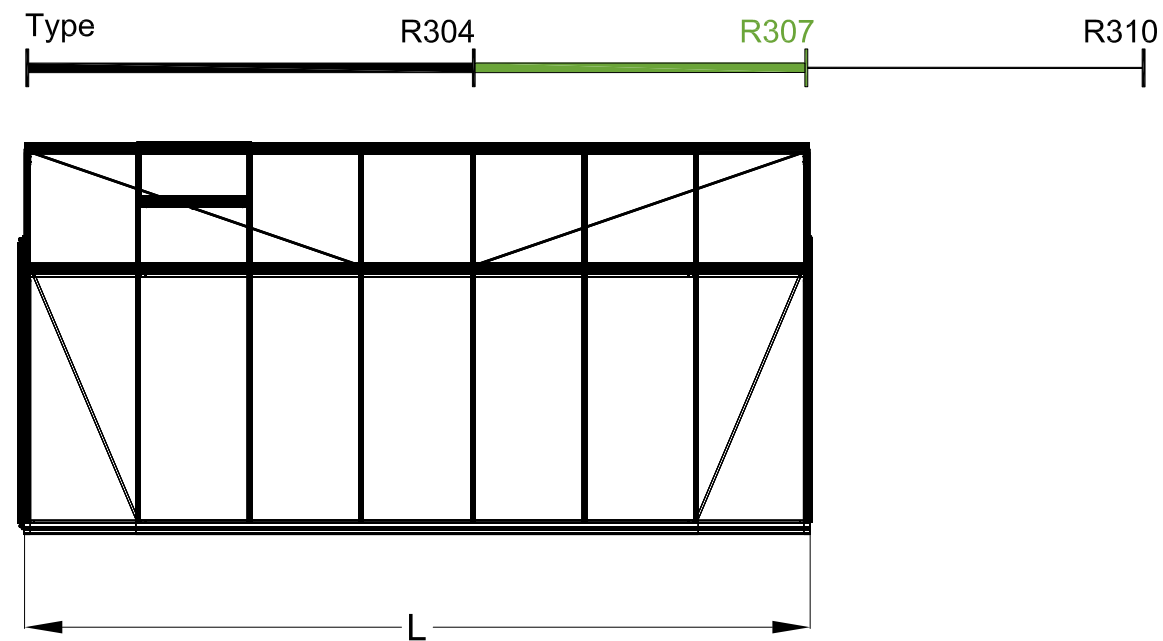

The photos and images may differ of reality and are not binding. All dimensions are approximate. Subject to errors and product changes. All reproduction, even partial, is prohibited.

Frontview

Right/leftview

Backview

Topview

Type	R303H	R304H	R305H	R306H	R307H	R308H	R309H **	R310H **
L*	2240	2980	3710	4450	5190	5930	6670	7410
# Vents Lucarnes/Dakramen	1	1	1	2	2	4	4	6

* All dimensions are in mm.
** 4cm higher from the length of 6,67m.