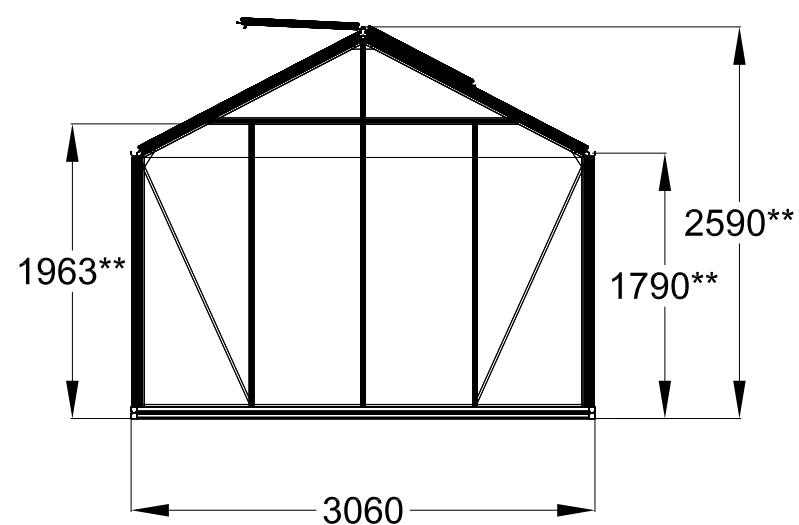

The photos and images may differ of reality and are not binding. All dimensions are approximate. Subject to errors and product changes. All reproduction, even partial, is prohibited.

Frontview

Right/leftview

Backview

Topview

Type	R303H	R304H	R305H	R306H	R307H	R308H	R309H **	R310H **
L*	2240	2980	3710	4450	5190	5930	6670	7410
# Vents Lucarnes/Dakramen	1	1	1	2	2	4	4	6

* All dimensions are in mm.
** 4cm higher from the length of 6,67m.