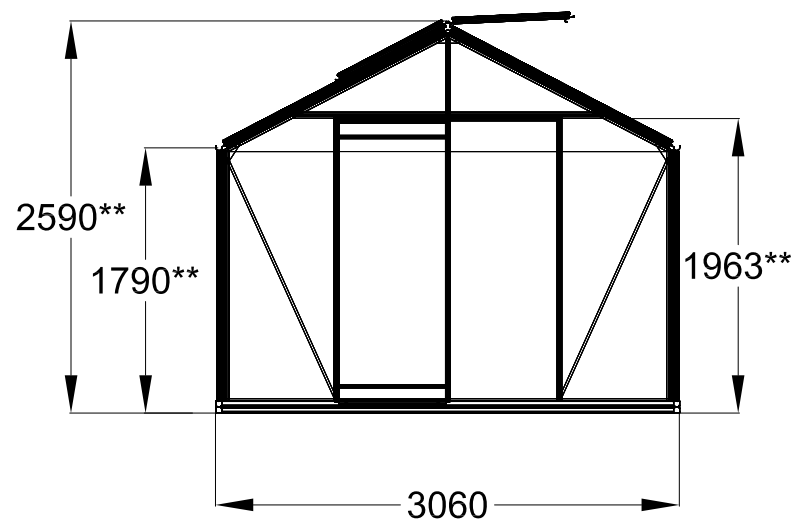

The photos and images may differ of reality and are not binding. All dimensions are approximate. Subject to errors and product changes. All reproduction, even partial, is prohibited.

Frontview

Right/leftview

Backview

Topview

Type	R303H	R304H	R305H	R306H	R307H	R308H	R309H **	R310H **
L*	2240	2980	3710	4450	5190	5930	6670	7410
# Vents Lucarnes/Dakramen	1	1	1	2	2	4	4	6

* All dimensions are in mm.
** 4cm higher from the length of 6,67m.