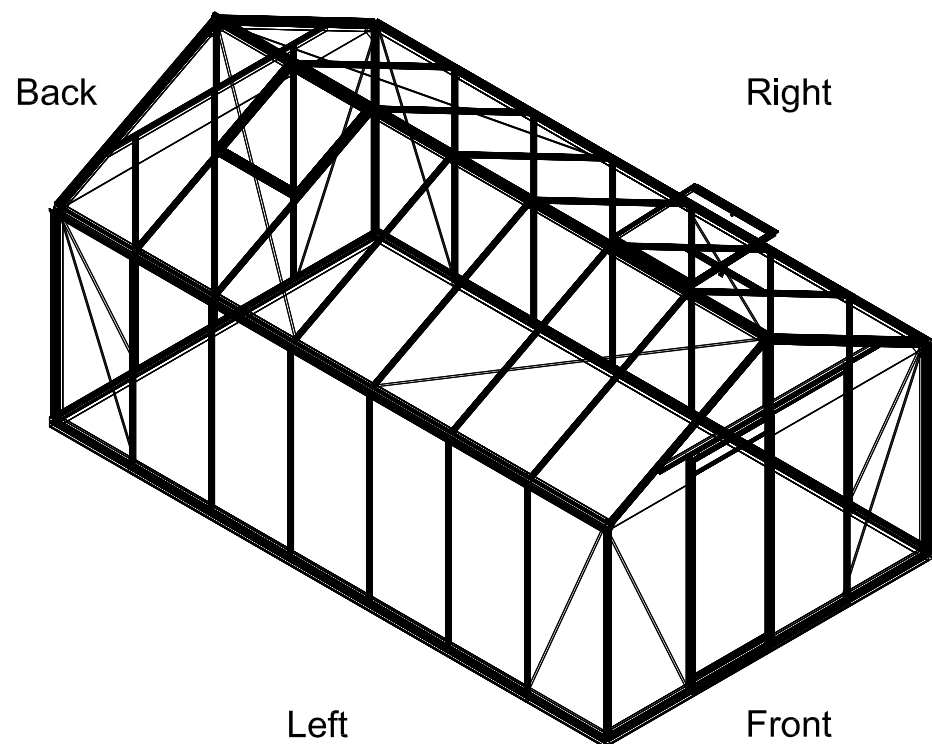

The photos and images may differ of reality and are not binding. All dimensions are approximate. Subject to errors and product changes. All reproduction, even partial, is prohibited.

Frontview

Right/leftview

Backview

Topview

Type	R303H	R304H	R305H	R306H	R307H	R308H	R309H **	R310H **
L*	2240	2980	3710	4450	5190	5930	6670	7410
# Vents Lucarnes/Dakramen	1	1	1	2	2	4	4	6

* All dimensions are in mm.
** 4cm higher from the length of 6,67m.