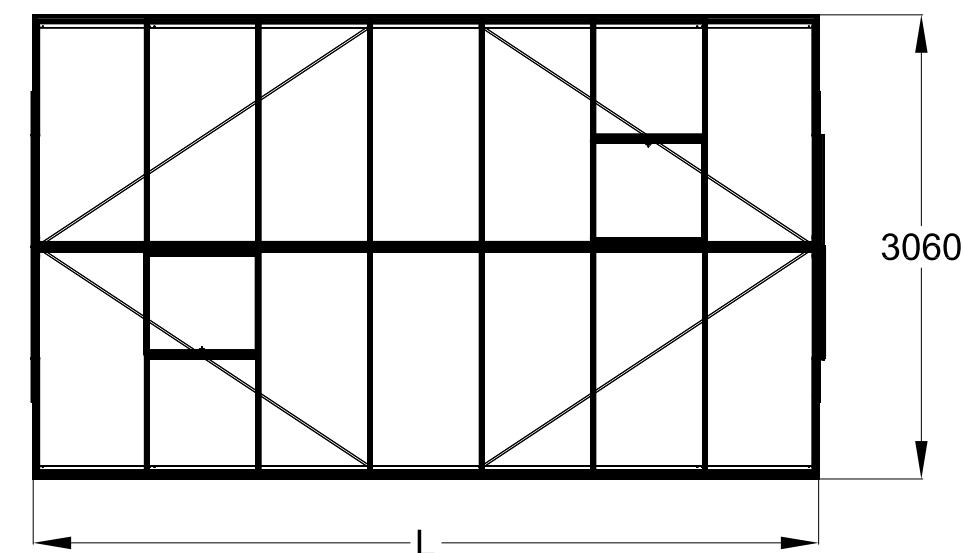

The photos and images may differ of reality and are not binding. All dimensions are approximate. Subject to errors and product changes. All reproduction, even partial, is prohibited.

Frontview

Right/leftview

Backview

Topview

Type	R303H	R304H	R305H	R306H	R307H	R308H	R309H **	R310H **
L*	2240	2980	3710	4450	5190	5930	6670	7410
# Vents Lucarnes/Dakramen	1	1	1	2	2	4	4	6

* All dimensions are in mm.
** 4cm higher from the length of 6,67m.