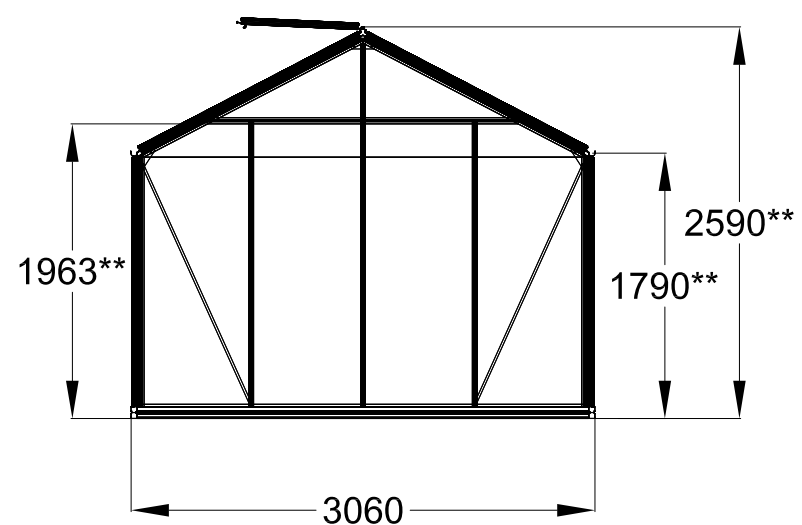

Frontview

Type

R304

R305

R310

Right/leftview

Backview

Topview

Type	R303H	R304H	R305H	R306H	R307H	R308H	R309H **	R310H **
L*	2240	2980	3710	4450	5190	5930	6670	7410
# Vents Lucarnes/Dakramen	1	1	1	2	2	4	4	6

\* All dimensions are in mm.  
\*\* 4cm higher from the length of 6,67m.