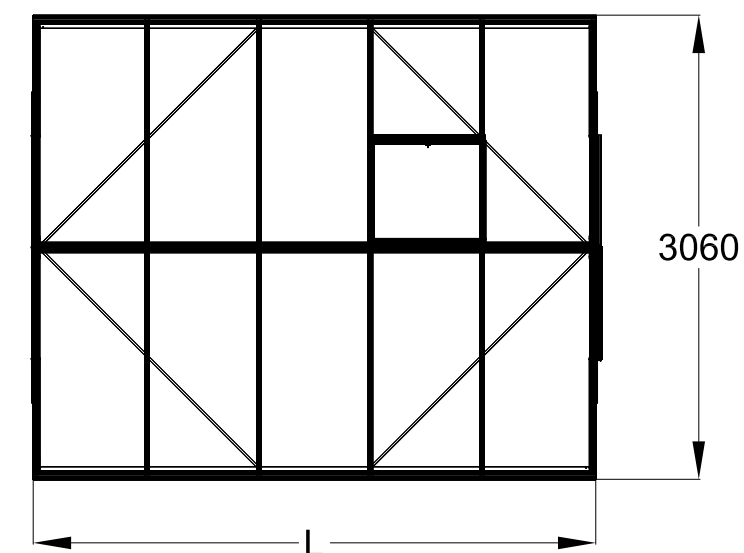

Frontview

Type

R304

R305

R310

Right/leftview

Backview

Topview

Type	R303H	R304H	R305H	R306H	R307H	R308H	R309H **	R310H **
L*	2240	2980	3710	4450	5190	5930	6670	7410
# Vents Lucarnes/Dakramen	1	1	1	2	2	4	4	6

\* All dimensions are in mm.  
\*\* 4cm higher from the length of 6,67m.