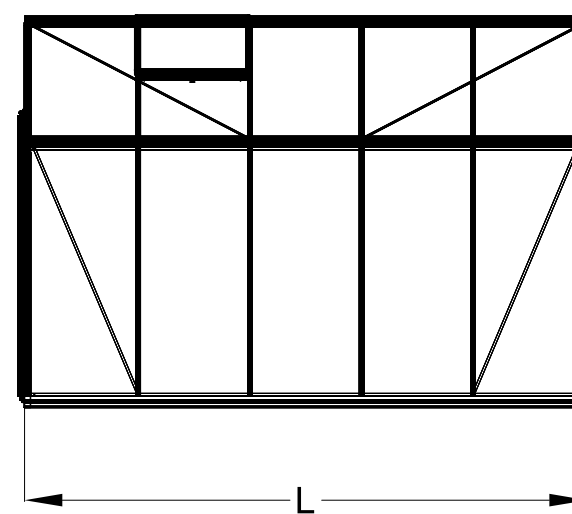

The photos and images may differ of reality and are not binding. All dimensions are approximate. Subject to errors and product changes. All reproduction, even partial, is prohibited.

Back

Right

Left

Front

Frontview

Type

R304

R305

R310

Right/leftview

Backview

Topview

Type	R303H	R304H	R305H	R306H	R307H	R308H	R309H **	R310H **
L*	2240	2980	3710	4450	5190	5930	6670	7410
# Vents Lucarnes/Dakramen	1	1	1	2	2	4	4	6

\* All dimensions are in mm.  
\*\* 4cm higher from the length of 6,67m.