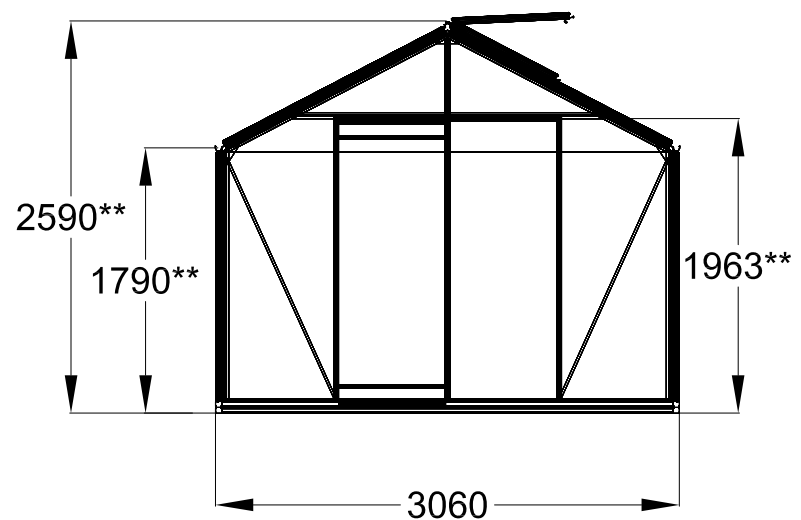

The photos and images may differ of reality and are not binding. All dimensions are approximate. Subject to errors and product changes. All reproduction, even partial, is prohibited.

Back

Right

Left

Front

Frontview

Type

R304

R305

R310

Right/leftview

Backview

Topview

Type	R303H	R304H	R305H	R306H	R307H	R308H	R309H **	R310H **
L*	2240	2980	3710	4450	5190	5930	6670	7410
# Vents Lucarnes/Dakramen	1	1	1	2	2	4	4	6

\* All dimensions are in mm.  
\*\* 4cm higher from the length of 6,67m.